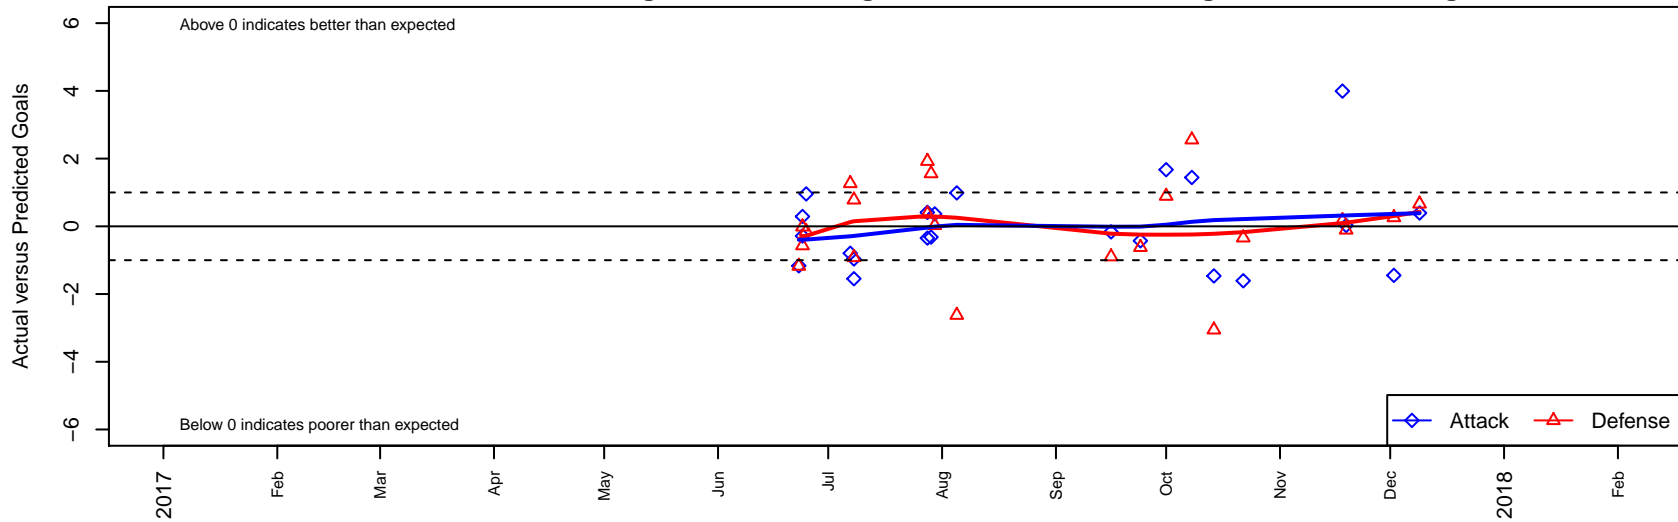

# RSA Elite G03

Rainier Soccer Alliance  
 Puyallup, WA  
 G03 total strength=1187  
 attack=5.01 defense=2.92  
 fall league = PSPL Classic 2 – West U15  
 notes= Fisher 2017

alt names used:  
 RSA Elite G03 Fisher  
 RSA Elite G03 Fisher  
 RSA G03 Fisher  
 RAINIER SOCCER ALLIANCE ELITE G03 FIS  
 RSA G03 Fisher

Venues played:  
 2017 Clash At the Border Gold/Silver/Bronze  
 2017 Seattle Cup GU15 Silver  
 2017 Crossfire Select U15 Gold  
 2017 PSPL Classic 2 – West U15  
 2017 PSPL Fall Classic – West U15

**RSA Elite G03**  
 Dots are actual minus expected GF (blue circles) and GA (red triangles).  
 Blue line is smoothed change in attack strength. Red is smoothed change in defense strength.

**attack and defense variance (black dot)  
relative to other teams  
and top 10 in region**

**attack and defense rating  
relative to others at age  
and all opponents in last 13 months**

**Performance relative to 13 month average**