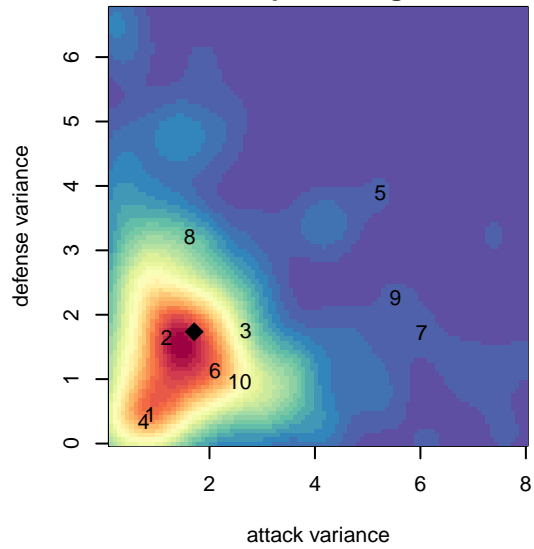

# RSA Elite G03

Rainier Soccer Alliance  
 Puyallup, WA  
 G03 total strength=1187  
 attack=5.01 defense=2.92  
 fall league = PSPL Classic 2 – West U15  
 notes= Fisher 2017

alt names used:  
 RSA Elite G03 Fisher  
 RSA Elite G03 Fisher  
 RSA G03 Fisher  
 RAINIER SOCCER ALLIANCE ELITE G03 FIS  
 RSA G03 Fisher

Venues played:  
 2017 Clash At the Border Gold/Silver/Bronze  
 2017 Seattle Cup GU15 Silver  
 2017 Crossfire Select U15 Gold  
 2017 PSPL Classic 2 – West U15  
 2017 PSPL Fall Classic – West U15

**RSA Elite G03**  
 Dots are actual minus expected GF (blue circles) and GA (red triangles).  
 Blue line is smoothed change in attack strength. Red is smoothed change in defense strength.

**attack and defense variance (black dot)  
relative to other teams  
and top 10 in region**

**attack and defense rating  
relative to others at age  
and all opponents in last 13 months**

**Performance relative to 13 month average**