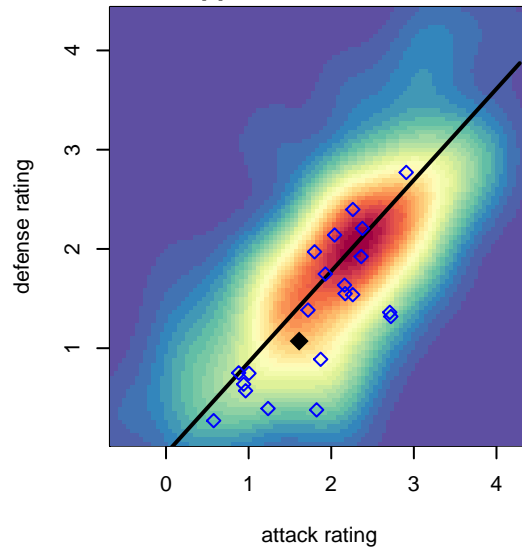

Venues played:  
 2017 Clash At the Border Gold/Silver/Bronze  
 2017 Seattle Cup GU15 Silver  
 2017 Crossfire Select U15 Gold  
 2017 PSPL Classic 2 – West U15  
 2017 PSPL Fall Classic – West U15

**RSA Elite G03**  
 Dots are actual minus expected GF (blue circles) and GA (red triangles).  
 Blue line is smoothed change in attack strength. Red is smoothed change in defense strength.

**attack and defense variance (black dot)  
relative to other teams  
and top 10 in region**

**attack and defense rating  
relative to others at age  
and all opponents in last 13 months**

**Performance relative to 13 month average**