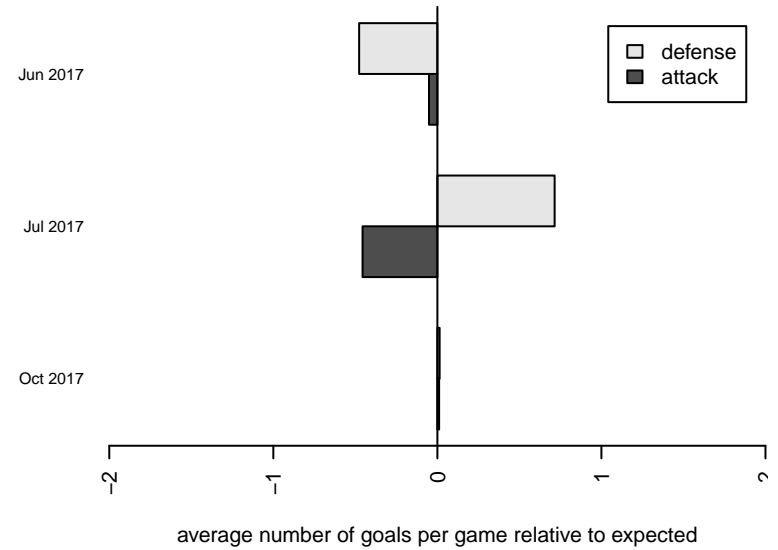

Performance relative to 13 month average