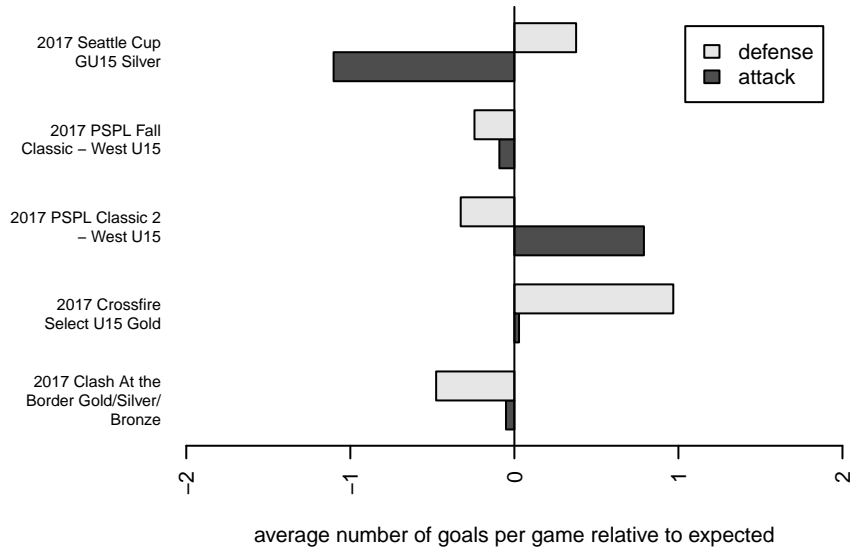

Venues played:  
 2017 Clash At the Border Gold/Silver/Bronze  
 2017 Seattle Cup GU15 Silver  
 2017 Crossfire Select U15 Gold  
 2017 PSPL Classic 2 – West U15  
 2017 PSPL Fall Classic – West U15

**RSA Elite G03**  
 Dots are actual minus expected GF (blue circles) and GA (red triangles).  
 Blue line is smoothed change in attack strength. Red is smoothed change in defense strength.

**attack and defense variance (black dot)  
relative to other teams  
and top 10 in region**

**attack and defense rating  
relative to others at age  
and all opponents in last 13 months**

**Performance relative to 13 month average**