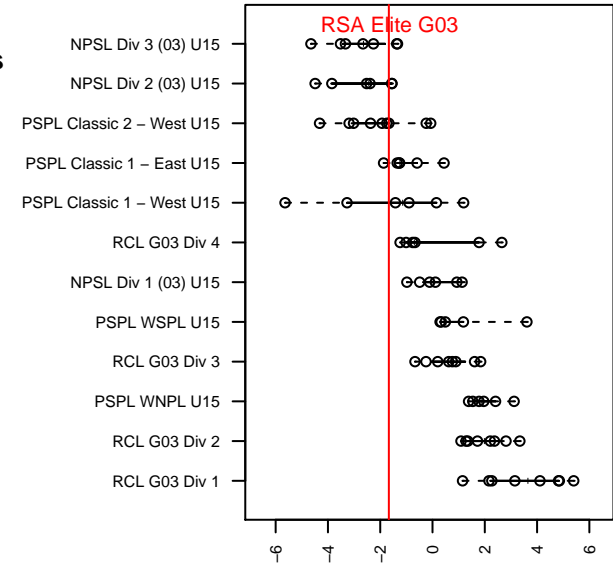

Venues played:  
 2017 Clash At the Border Gold/Silver/Bronze  
 2017 Seattle Cup GU15 Silver  
 2017 Crossfire Select U15 Gold  
 2017 PSPL Classic 2 – West U15  
 2017 PSPL Fall Classic – West U15

**RSA Elite G03**  
 Dots are actual minus expected GF (blue circles) and GA (red triangles).  
 Blue line is smoothed change in attack strength. Red is smoothed change in defense strength.

**attack and defense variance (black dot)  
relative to other teams  
and top 10 in region**

**attack and defense rating  
relative to others at age  
and all opponents in last 13 months**

**Performance relative to 13 month average**